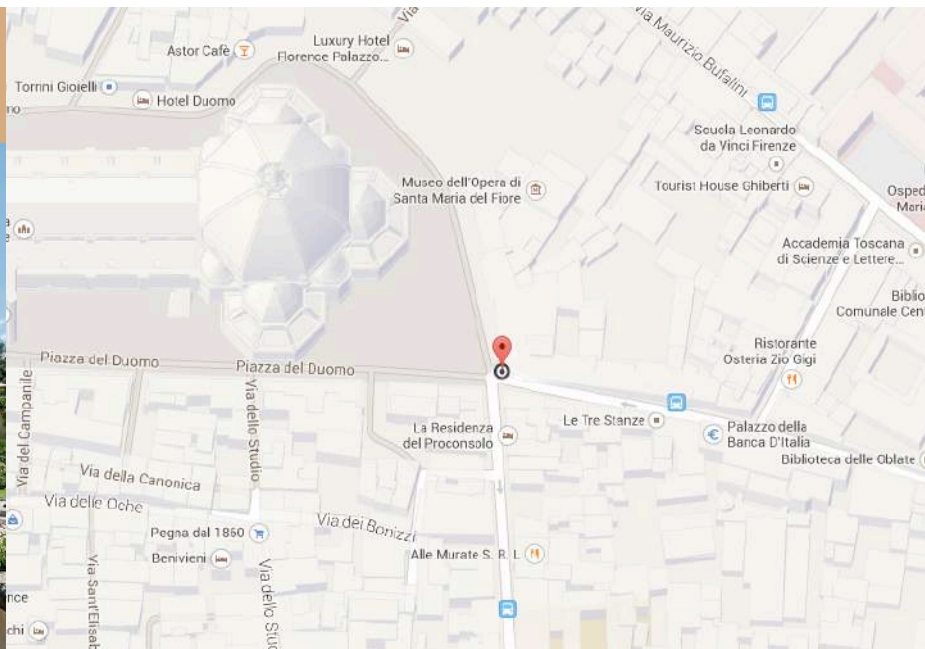

IL SALVIATINO

SHUTTLE TIMETABLE

**Corner Piazza Duomo/Via dell'Oriuolo

- Shuttle ride takes about 15 minutes from and to Florence Center
- We kindly ask you to be at the pick-up point 5 minutes earlier the shuttle departure.

8:30
9:30
10:30
11:30
12:30
15:30
16:30
17:30
18:30
19:30
20:30

** FROM PIAZZA DUOMO

9:00
10:00
11:00
12:00
15:00
16:00
17:00
18:00
19:00
20:00