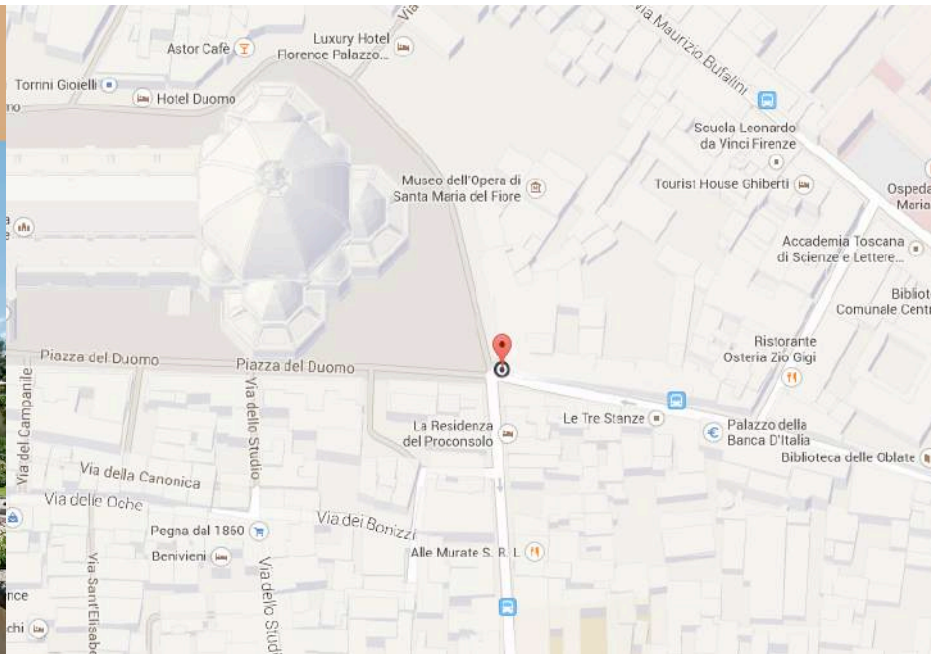

IL SALVIATINO

SHUTTLE TIMETABLE

**Corner Piazza Duomo/Via dell'Oriuolo

- Shuttle ride takes about 15 minutes from and to Florence Center
- We kindly ask you to be at the pick-up point 5 minutes earlier the shuttle departure.

8:30
9:30
10:30
11:30
12:30
15:30
16:30
17:30
18:30
19:30
20:30

** FROM PIAZZA DUOMO

9:00
10:00
11:00
12:00
15:00
16:00
17:00
18:00
19:00
20:00